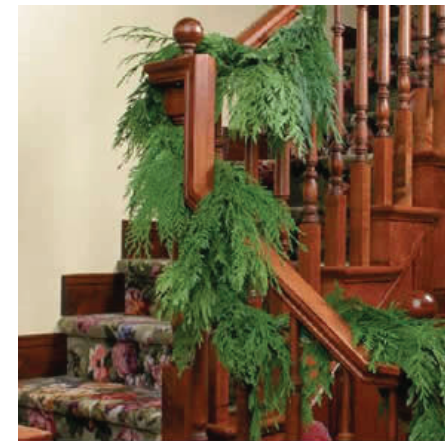

$40

25' of Western Cedar Garland *NEW!*

Fragrant Red Cedar drapes beautifully along railings or around doors. Lacy and smooth to the touch, Western Red Cedar Roping is sure to please. Can be used indoors or outdoors. 25 foot coil.